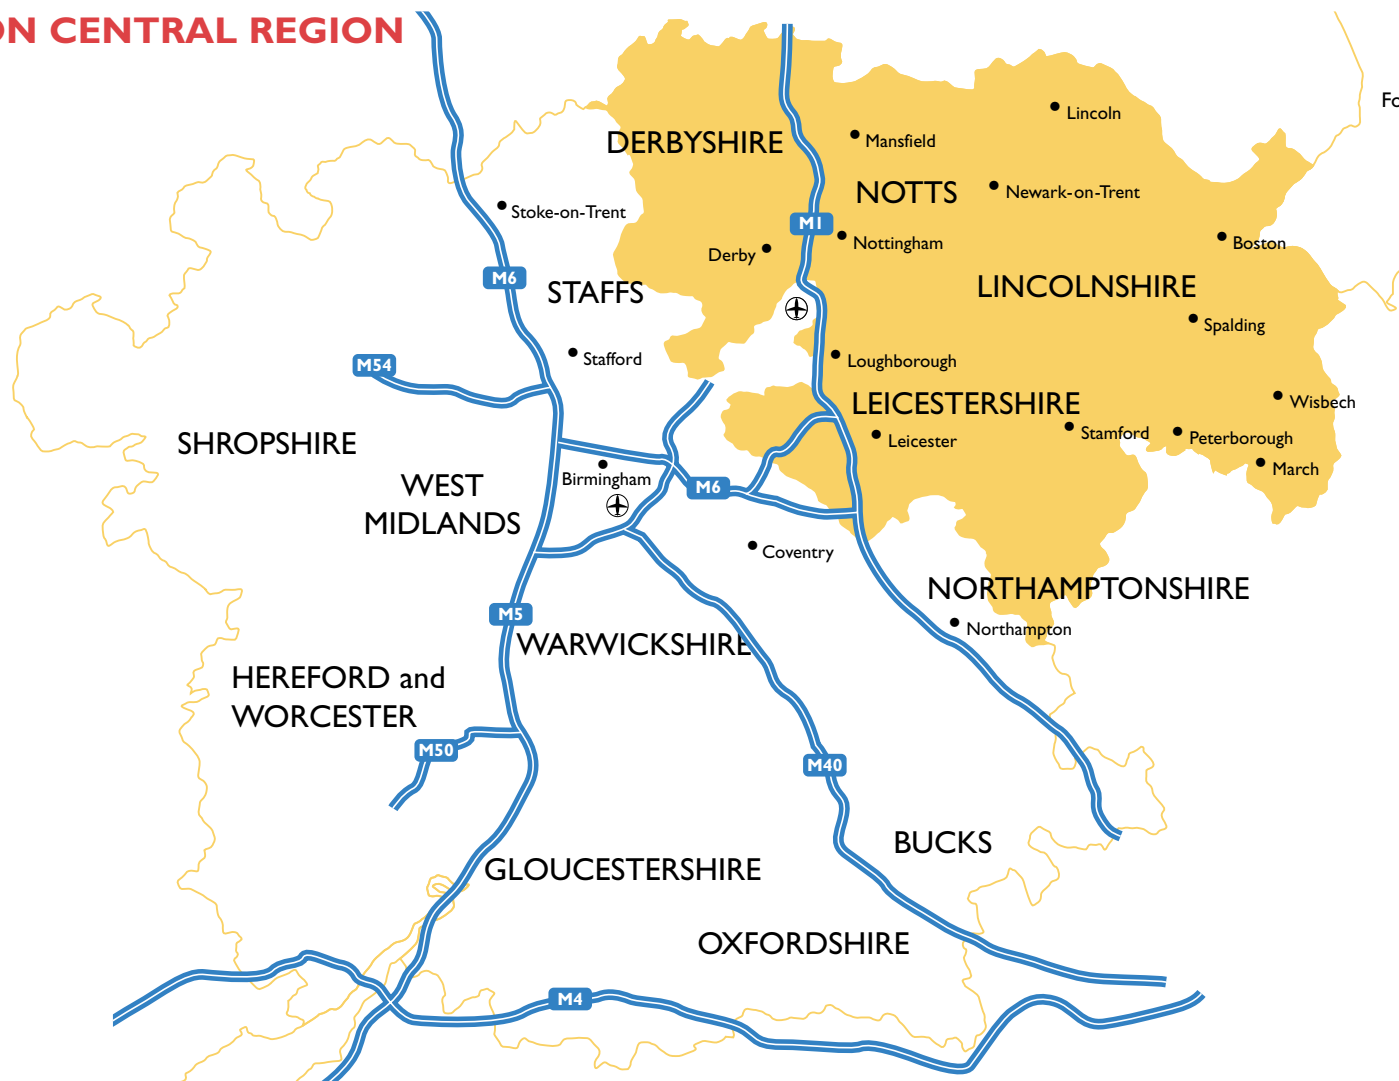

CARLTON CENTRAL REGION

East

Central East Transmission Region

● **Central East** Population: 1.9 million

Total population for the Carlton Central region:
9.3 million (individuals)

Source: BARB Jan - Nov 2000